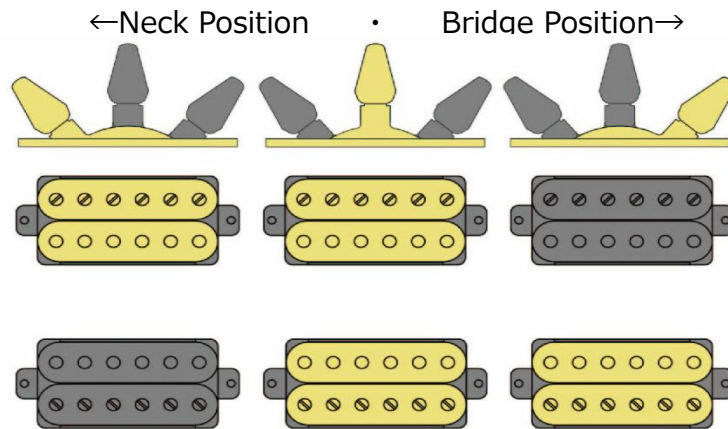

S-622CS HH Control Layout

Selector Functions

Normal Mode

(Tone Knob Pushed Down)

Coil Tap Mode

(Tone Knob Pushed Up)