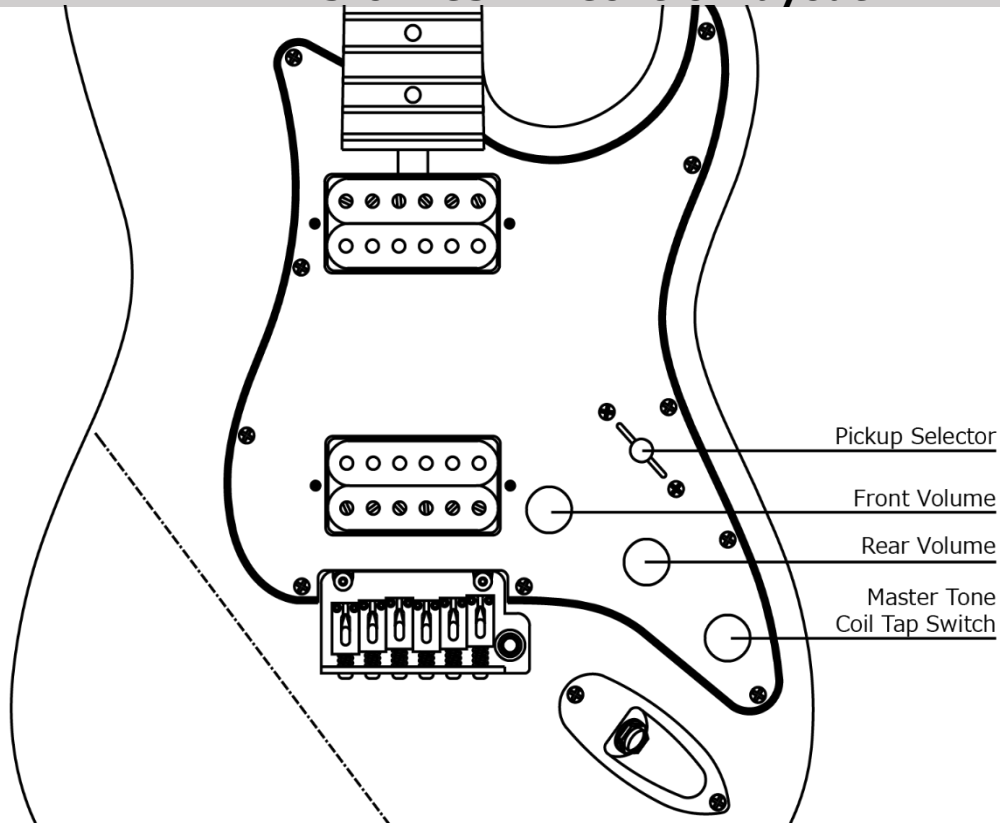

S-622CS HH Control Layout

Selector Functions

Normal Mode

(Tone Knob Pushed Down)

Coil Tap Mode

(Tone Knob Pushed Up)