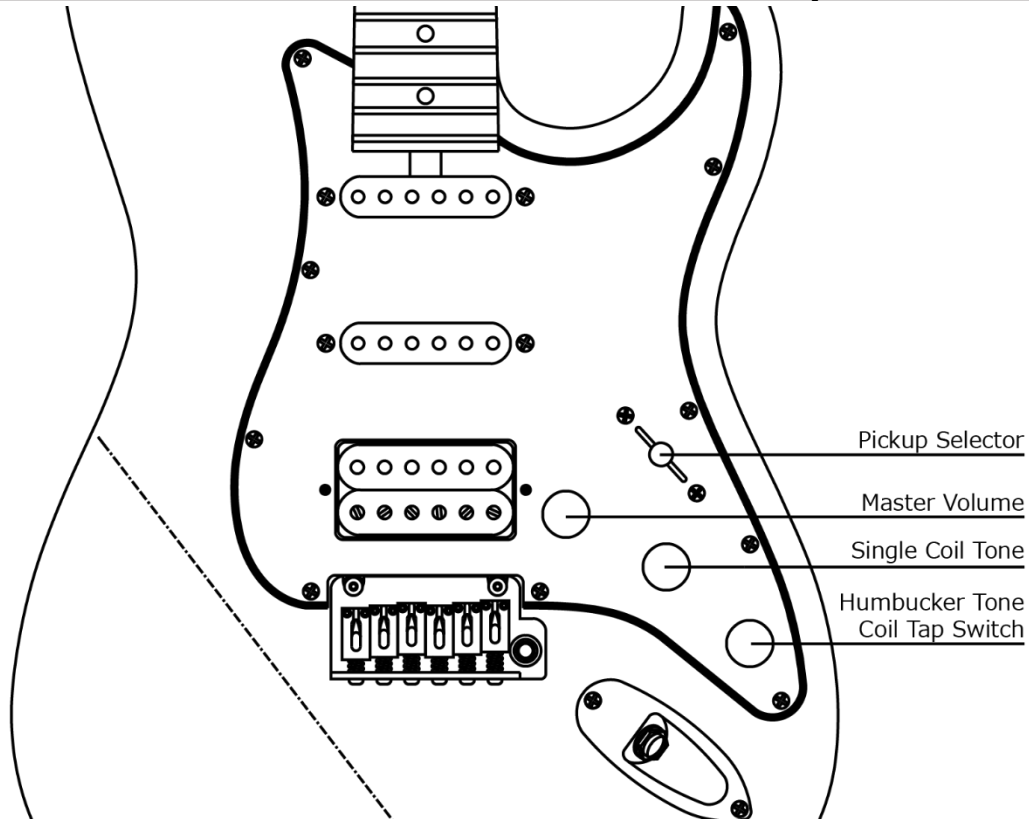

S-622CS SSH Control Layout

Selector Functions

← Neck Position • Bridge Position →

Normal Mode

(Tone Knob Pushed Down)

Coil Tap Mode

(Tone Knob Pushed Up)