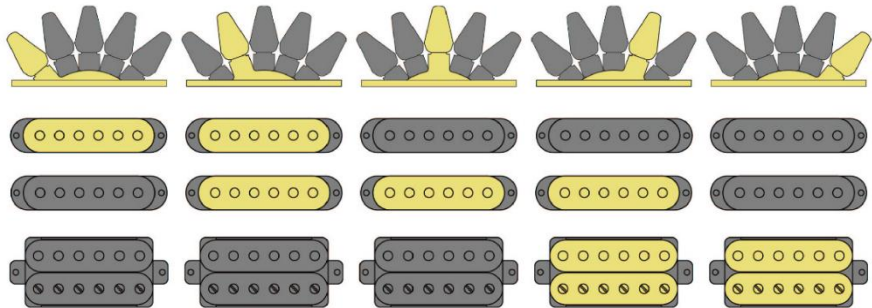

S-622CS SSH Control Layout

Selector Functions

← Neck Position • Bridge Position →

Normal Mode

(Tone Knob Pushed Down)

Coil Tap Mode

(Tone Knob Pushed Up)